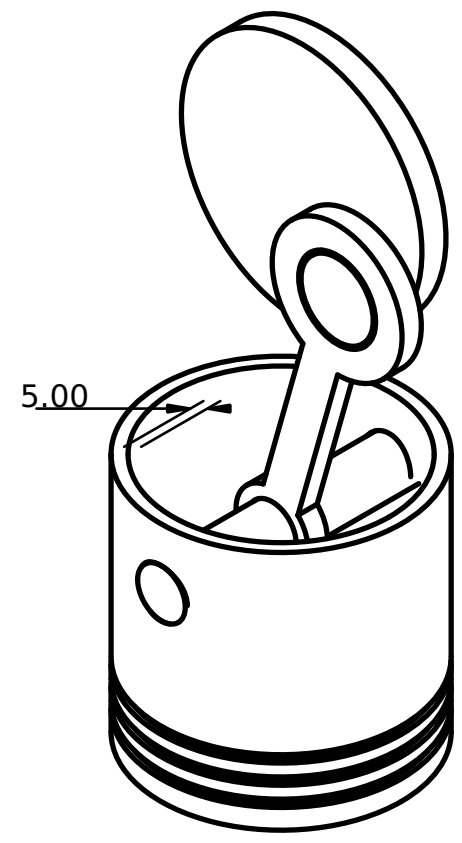

F E D C B A

4

3

2

1

4

3

2

1

DESIGNED BY: <b>Paul Randall</b>		<b>Piston</b>		G	—
DATE: <b>02/19/2020</b>		mathcodeprint		F	—
SIZE <b>A4</b>				E	—
SCALE				DRAWING NUMBER <b>1</b>	
WEIGHT (kg)		SHEET <b>1 of 1</b>		C	—
This drawing is our property; it can't be reproduced or communicated without our written consent.				B	—
				A	—