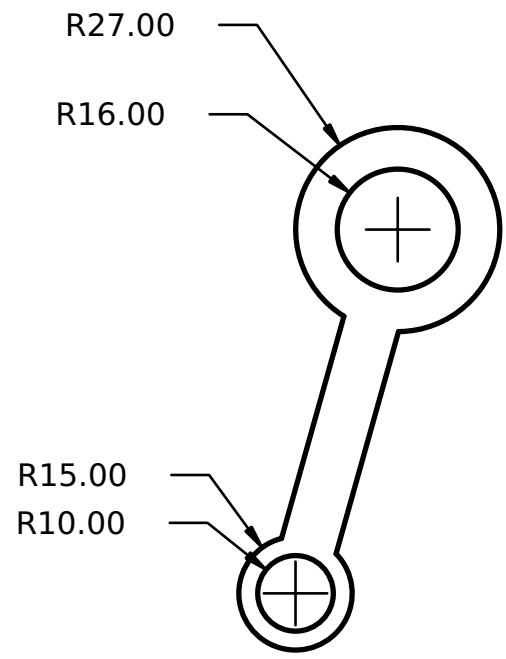

F E D C B A

4

3

2

1

4

3

2

1

DESIGNED BY: <b>Paul Randall</b>		<b>Piston</b>		G	—
DATE: <b>02/19/2020</b>		mathcodeprint		F	—
SIZE <b>A4</b>				E	—
SCALE				DRAWING NUMBER <b>1</b>	
WEIGHT (kg)		SHEET <b>1 of 1</b>		C	—
This drawing is our property; it can't be reproduced or communicated without our written consent.				B	—
				A	—