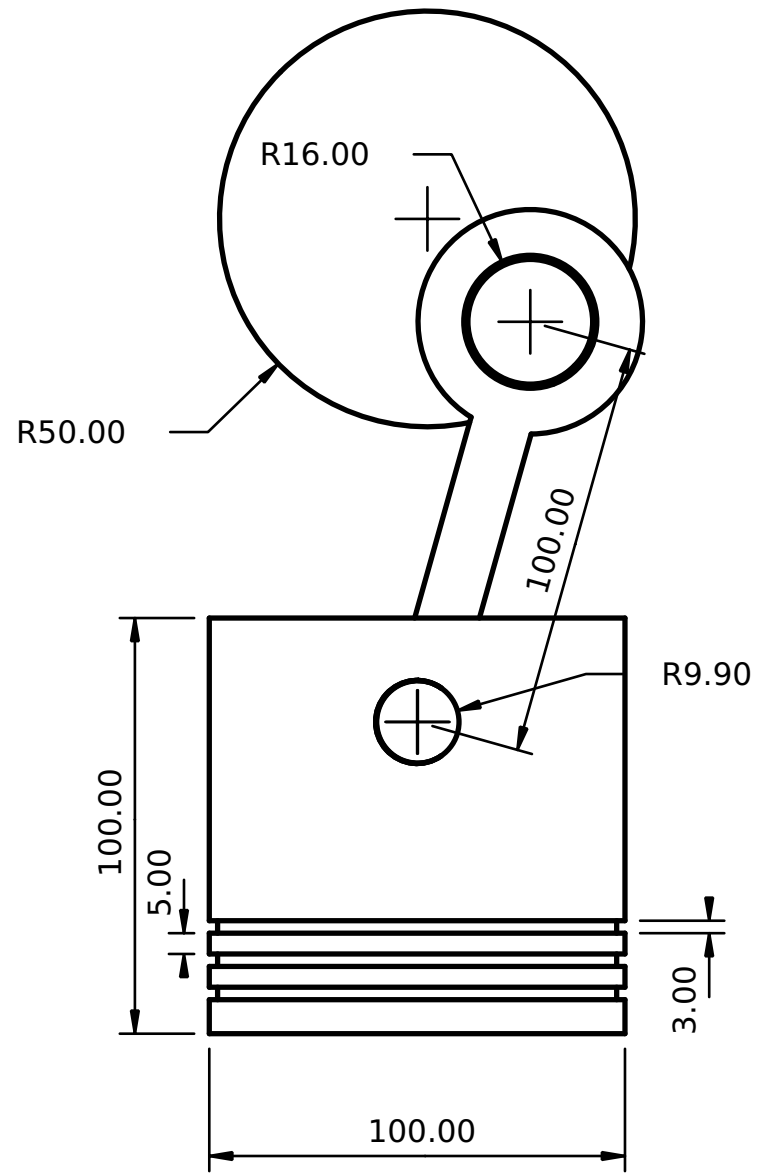

F E D C B A

4

3

2

1

4

3

2

1

DESIGNED BY: <b>Paul Randall</b>		<b>Piston</b>		G	—
DATE: <b>02/19/2020</b>		mathcodeprint		F	—
SIZE <b>A4</b>				E	—
SCALE				DRAWING NUMBER <b>1</b>	
WEIGHT (kg)		SHEET <b>1 of 1</b>		C	—
This drawing is our property; it can't be reproduced or communicated without our written consent.				B	—
				A	—